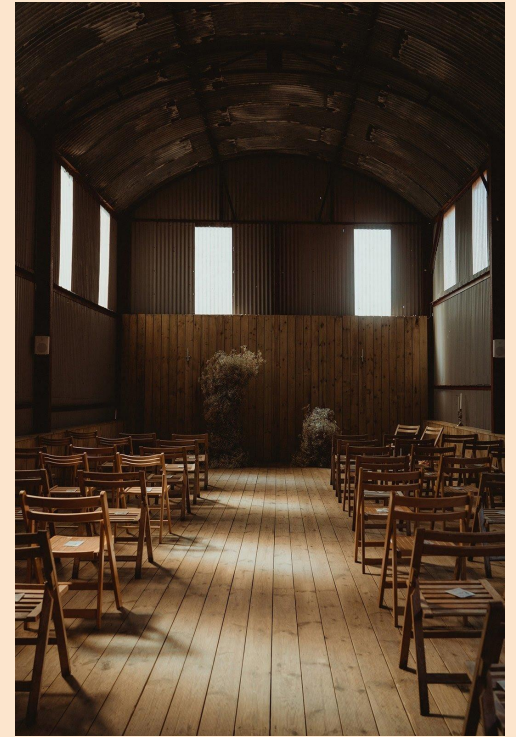

Asymmetrical Archway: white

(A white archway with or without florals. Florals in the colour scheme of your wedding)

Asymmetrical Archway: white

(A white archway with or without florals. Florals in the colour scheme of your wedding)