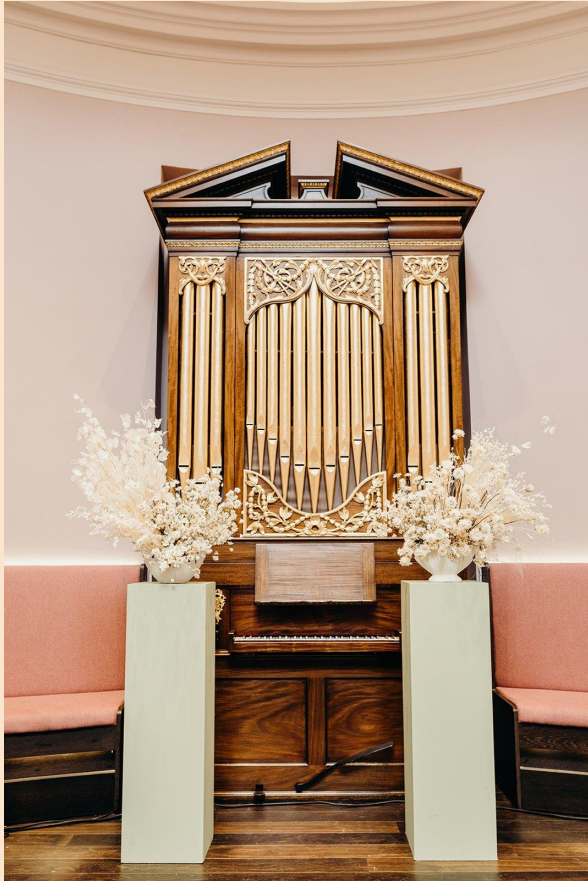

Ceremony Plinths

(Sculptural displays place onto plinths, Plinths to be coloured in clients choice. We can also provide florals leading up to the plinths)